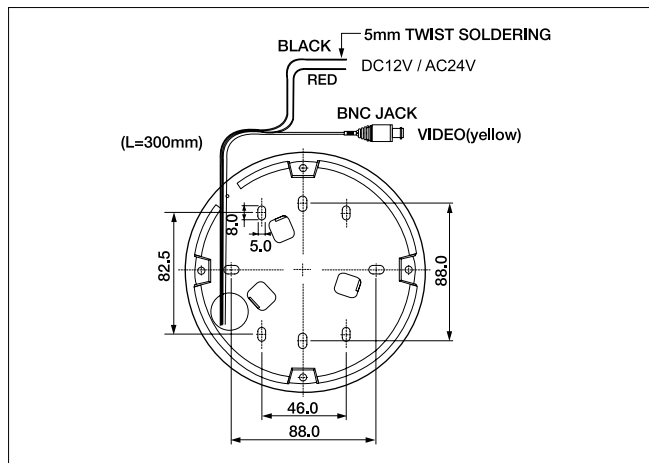

HVD-735PW

Vandal Proof Dome, WDR, Varifocal, DC Drive, IP66, PAL

4~9mm lens supplied with camera

KEY FEATURES

- Vandal Proof Dome Camera
- True Day & Night (ICR)
- 1/3" SONY Interline Color CCD
- Wide Dynamic Range (HVD-735NW/PW)
- Minimum illumination 0.5 lx
- High resolution 480 TV Lines
- High resolution picture quality through Digital Signal Processing
- High S/N ratio, more than 48dB
- Built-in 4mm~9mm Varifocal lens
- True Color Reproduction through Various White Balance
- Easy & Simple installation
- Protection against rain and wind (IP66)
- Operation on both AC24V and DC12V

SPECIFICATIONS

Model No.	HVD-735NT/PT	HVD-735NW/PW
Pick-up Device	1/3" Sony Interline Color CCD	
Effective Pixels	NTSC : 768(H) x 494(V) PAL : 752(H) x 582(V)	
Television System	NTSC, 525 TV Lines, Interlace PAL, 625 TV Lines, 2:1 Interlace	
Sync System	Internal / External	
Horizontal Resolution	480 TV Lines	
Minimum Illumination	0.5 lx (@F1.2, 30IRE, AGC On) 0.1 lx (Day/Night, BW) N/A	
Shutter Speed	NTSC : 1/60 - 1/100k PAL : 1/50 - 1/100k	
S/N Ratio	More than 48dB (AGC off)	
AGC	On	
White Balance	AWB / ATW / Indoor / Outdoor / MWB / Push Lock / 4200°K / 4700°K	
BLC	ON / OFF	
WDR	N/A	ON / OFF
Video Output	Composite (1.0Vp-p), 75 Ω	
Power Source	AC24V(20~27V) / DC12V(11~20V)	
Power Consumption	Max 2.7W	
Connector	Video Output	BNC Cable
	Power	Wire Type
Operating Temperature	-10°C ~ +55°C	
Operating Humidity	90 % RH (non-condensing)	
Storage Temperature	-20°C ~ +70°C	
Lens Mount	DC Type f=4~9mm Varifocal	
Horizontal Adjust Angle	0°~360°	
Vertical Adjust Angle	0°~60°	
Dome Material	Aluminum / Acrylic	
Color	Ivory	
Weight	814g	
Dimensions	140(Ø) x 91.5(H) mm	
Certification	FCC (HVD-735NT/HVD-735NW), CE (HVD-735PT/HVD-735PW)	

CONNECTIONS

DIMENSIONS

VARIFOCAL

XGA SOLUTION

CAMERA

DOME

LENS

DVR