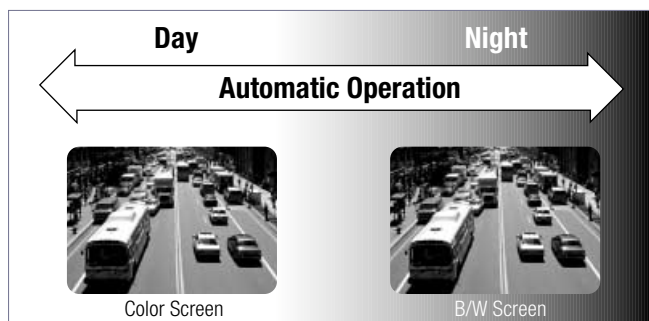

DIMENSIONS