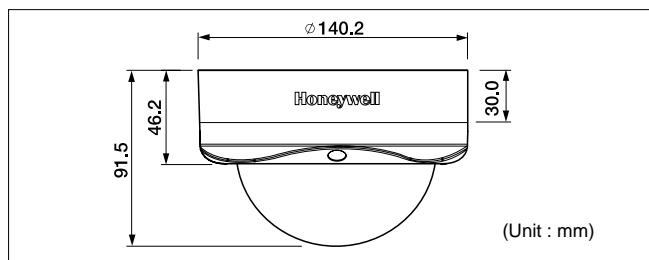

DIMENSIONS